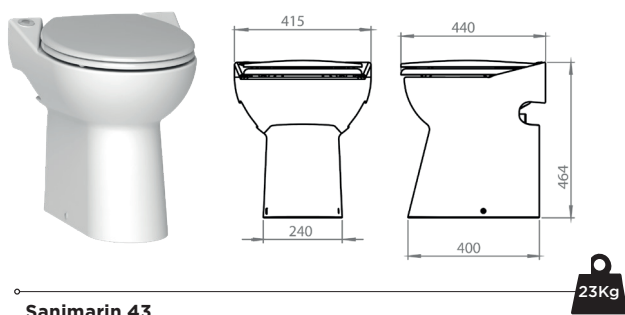

110 V - 220 V RANGE

ROBUST AND COMFORTABLE WCS

A comprehensive range of marine wcs to meet every requirement.

CONTROL SYSTEM

- Electric button **Dual Flush** on the WC unit.
- Two automatic cycles:
Normal: 5 L. / Eco: 3.6 L.
- Press both buttons simultaneously to place the WC in "dry bowl" mode.

DIMENSIONS (mm)

Sanimarin 43

Sanimarin 4

TECHNICAL FEATURES

Pumping height	3 m
Horizontal pumping distance	30 m
Non return valve	Integrated
Outlet diameter	32 mm
Supply voltage	110 V, 220 V
Motor power	550 W (220 V), 800 W (110 V)
Water consumption	Eco: 3,6 L / Normal: 5 L
Water use	- Onboard freshwater (integrated solenoid valve) - Minimum dynamic pressure : 1.7 bar