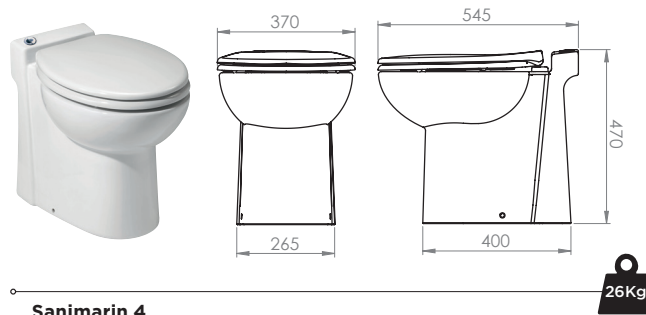

110 V - 220 V RANGE

ROBUST AND COMFORTABLE WCS

A comprehensive range of marine wcs to meet every requirement.

CONTROL SYSTEM

- Electric button **Dual Flush** on the WC unit.
- Two automatic cycles:
Normal: 5 L. / Eco: 3.6 L.
- Press both buttons simultaneously to place the WC in "dry bowl" mode.

DIMENSIONS (mm)

Sanimarin 43

Sanimarin 4

TECHNICAL FEATURES

Pumping height	3 m
Horizontal pumping distance	30 m
Non return valve	Integrated
Outlet diameter	32 mm
Supply voltage	110 V, 220 V
Motor power	550 W (220 V), 800 W (110 V)
Water consumption	Eco: 3,6 L / Normal: 5 L
Water use	- Onboard freshwater (integrated solenoid valve) - Minimum dynamic pressure : 1.7 bar